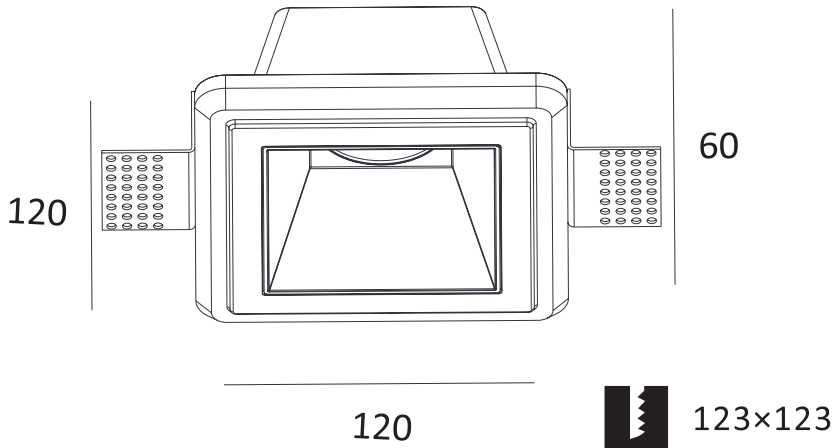

MAVERICK SPOT LIGHT

TECHNICAL SHEET
KL-SP00001

KEYLIGHT

SPAIN

PRODUCTOS DE ILUMINACION

DRAWING

REFLECTOR

Black

Softening Lens

SPECIFICATIONS

Product Code	KL-SP00001
Power	GU10/MR16
Input	220-240V
Material	Gypsum
Dimensions	120mm*120mm*60mm
Cut-out	123mm*123mm